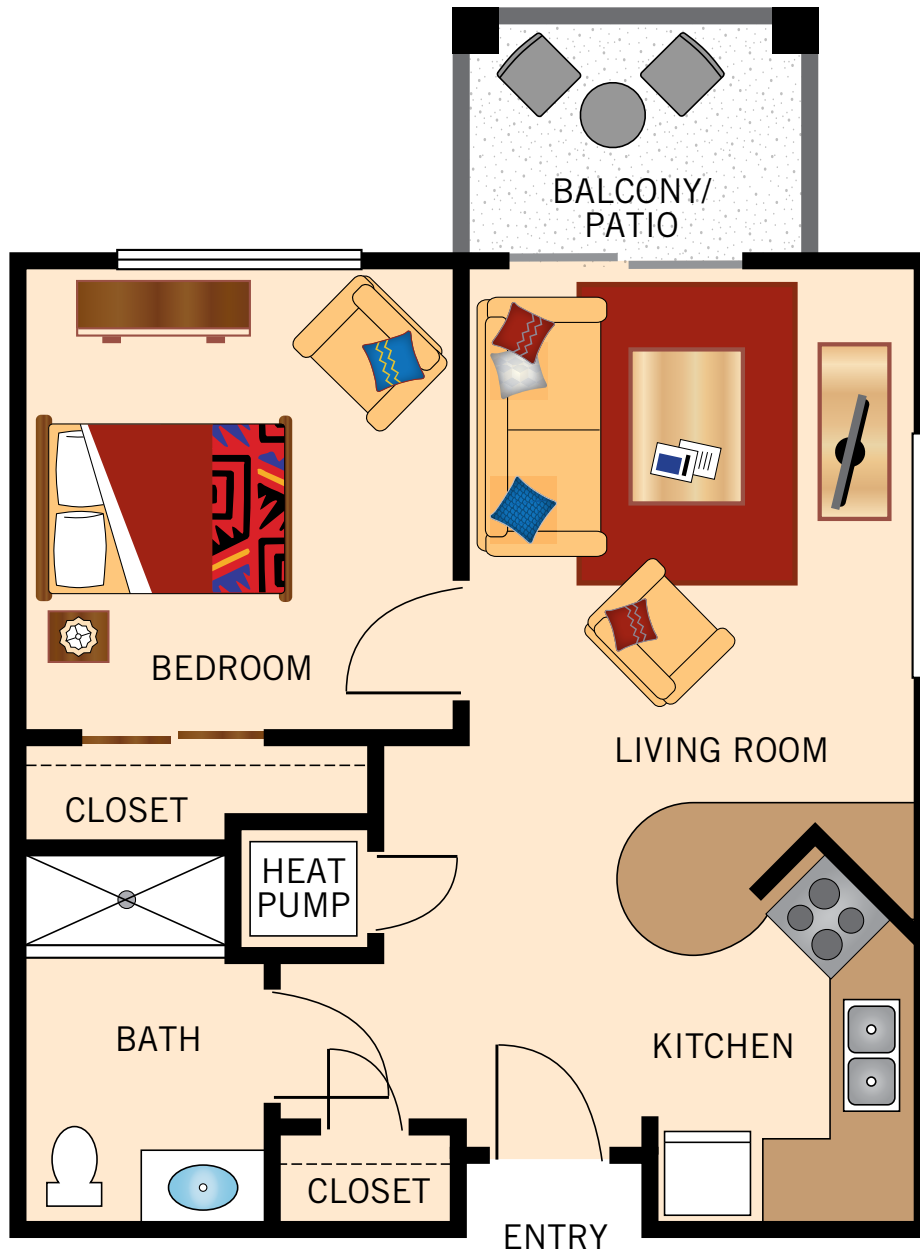

LEGACY[®]

AT CRANBERRY LANDING

A WATERMARK RETIREMENT COMMUNITY

FLOOR PLANS

PRIVATE SUITE

420 Square Feet

Floor plans are not to scale and are shown for comparative purposes only.
Actual apartment floor plans may have minor variations.

PRIVATE SUITE
460 Square Feet

Floor plans are not to scale and are shown for comparative purposes only.
Actual apartment floor plans may have minor variations.

FRIENDSHIP SUITE

600 Square Feet

Floor plans are not to scale and are shown for comparative purposes only.
Actual apartment floor plans may have minor variations.

LEGACY[®]

AT CRANBERRY LANDING

A WATERMARK RETIREMENT COMMUNITY

FLOOR PLANS

ONE BEDROOM

600 Square Feet

Floor plans are not to scale and are shown for comparative purposes only.
Actual apartment floor plans may have minor variations.

TWO BEDROOM
800 Square Feet

Floor plans are not to scale and are shown for comparative purposes only.
Actual apartment floor plans may have minor variations.