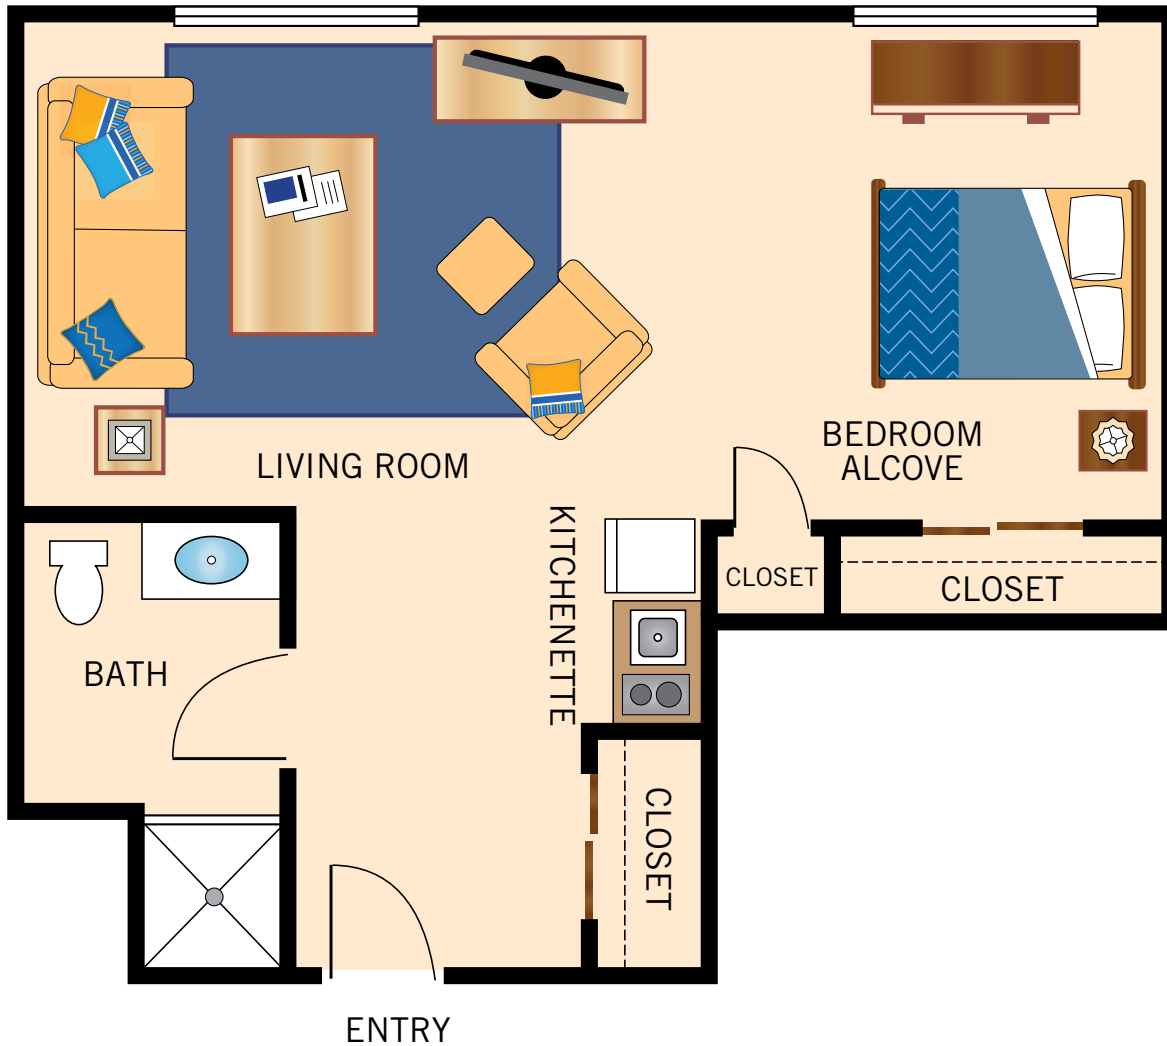

LEGACY[®]

AT CRANBERRY LANDING

A WATERMARK RETIREMENT COMMUNITY

FLOOR PLANS

PRIVATE SUITE

420 Square Feet

Floor plans are not to scale and are shown for comparative purposes only.
Actual apartment floor plans may have minor variations.

PRIVATE SUITE
460 Square Feet

Floor plans are not to scale and are shown for comparative purposes only.
Actual apartment floor plans may have minor variations.

FRIENDSHIP SUITE

600 Square Feet

Floor plans are not to scale and are shown for comparative purposes only.
Actual apartment floor plans may have minor variations.

LEGACY[®]

AT CRANBERRY LANDING

A WATERMARK RETIREMENT COMMUNITY

FLOOR PLANS

ONE BEDROOM

600 Square Feet

Floor plans are not to scale and are shown for comparative purposes only.
Actual apartment floor plans may have minor variations.

TWO BEDROOM
800 Square Feet

Floor plans are not to scale and are shown for comparative purposes only.
Actual apartment floor plans may have minor variations.