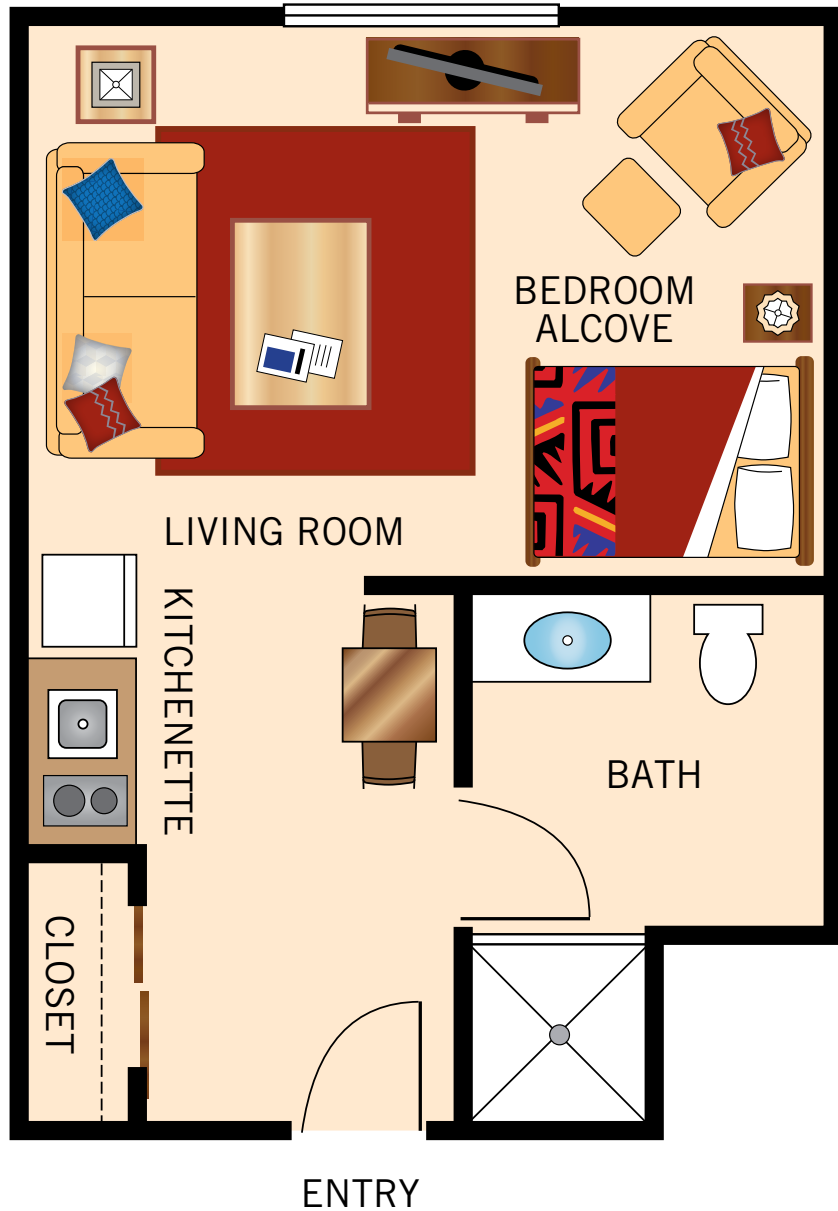

LEGACY[®]

AT CRANBERRY LANDING

A WATERMARK RETIREMENT COMMUNITY

FLOOR PLANS

PRIVATE SUITE

420 Square Feet

Floor plans are not to scale and are shown for comparative purposes only.
Actual apartment floor plans may have minor variations.

PRIVATE SUITE
460 Square Feet

Floor plans are not to scale and are shown for comparative purposes only.
Actual apartment floor plans may have minor variations.

FRIENDSHIP SUITE

600 Square Feet

Floor plans are not to scale and are shown for comparative purposes only.
Actual apartment floor plans may have minor variations.

LEGACY[®]

AT CRANBERRY LANDING

A WATERMARK RETIREMENT COMMUNITY

FLOOR PLANS

ONE BEDROOM

600 Square Feet

Floor plans are not to scale and are shown for comparative purposes only.
Actual apartment floor plans may have minor variations.

TWO BEDROOM
800 Square Feet

Floor plans are not to scale and are shown for comparative purposes only.
Actual apartment floor plans may have minor variations.