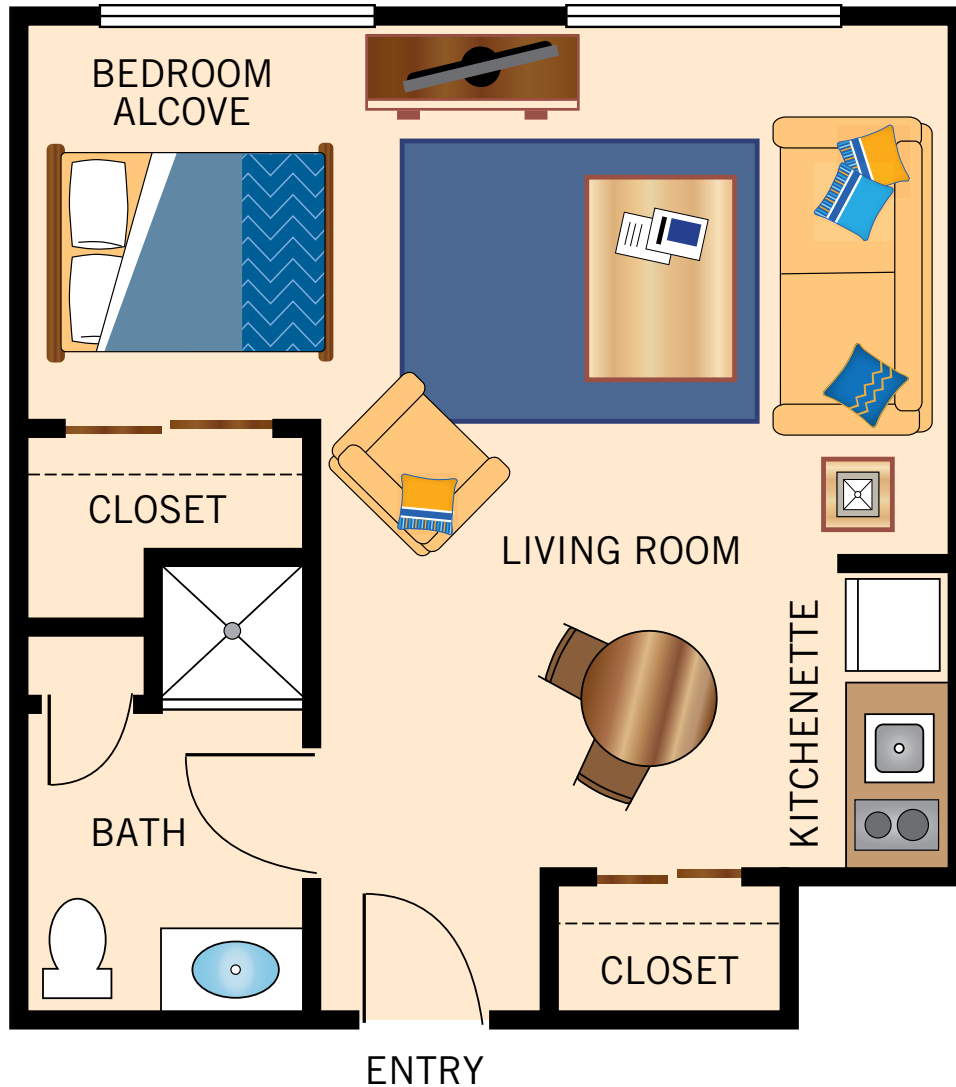

LEGACY[®]

AT CRANBERRY LANDING

A WATERMARK RETIREMENT COMMUNITY

FLOOR PLANS

PRIVATE SUITE

420 Square Feet

Floor plans are not to scale and are shown for comparative purposes only.
Actual apartment floor plans may have minor variations.

PRIVATE SUITE
460 Square Feet

Floor plans are not to scale and are shown for comparative purposes only.
Actual apartment floor plans may have minor variations.

FRIENDSHIP SUITE

600 Square Feet

Floor plans are not to scale and are shown for comparative purposes only.
Actual apartment floor plans may have minor variations.

LEGACY[®]

AT CRANBERRY LANDING

A WATERMARK RETIREMENT COMMUNITY

FLOOR PLANS

ONE BEDROOM

600 Square Feet

Floor plans are not to scale and are shown for comparative purposes only.
Actual apartment floor plans may have minor variations.

TWO BEDROOM
800 Square Feet

Floor plans are not to scale and are shown for comparative purposes only.
Actual apartment floor plans may have minor variations.