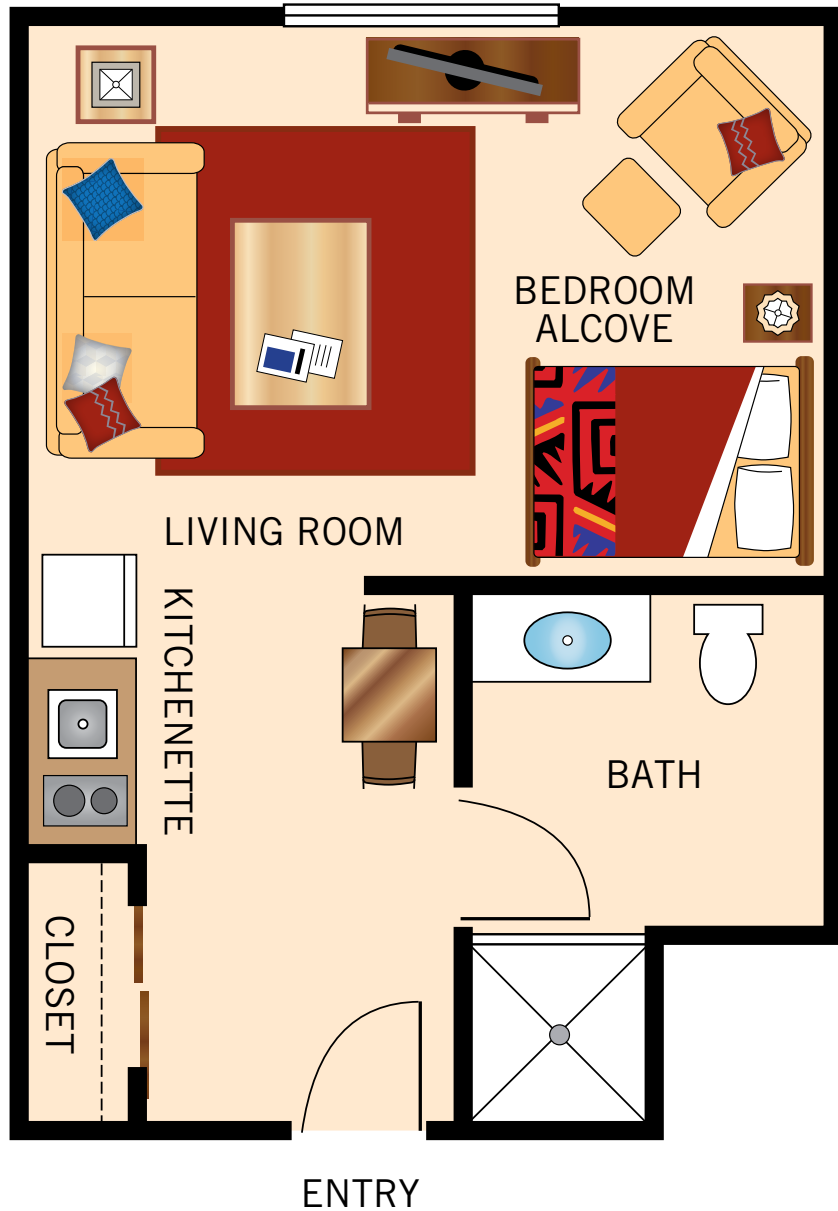

## FLOOR PLANS

### PRIVATE SUITE

420 Square Feet

Floor plans are not to scale and are shown for comparative purposes only.  
Actual apartment floor plans may have minor variations.

**PRIVATE SUITE**  
460 Square Feet

Floor plans are not to scale and are shown for comparative purposes only.  
Actual apartment floor plans may have minor variations.

**FRIENDSHIP SUITE**

600 Square Feet

Floor plans are not to scale and are shown for comparative purposes only.  
Actual apartment floor plans may have minor variations.