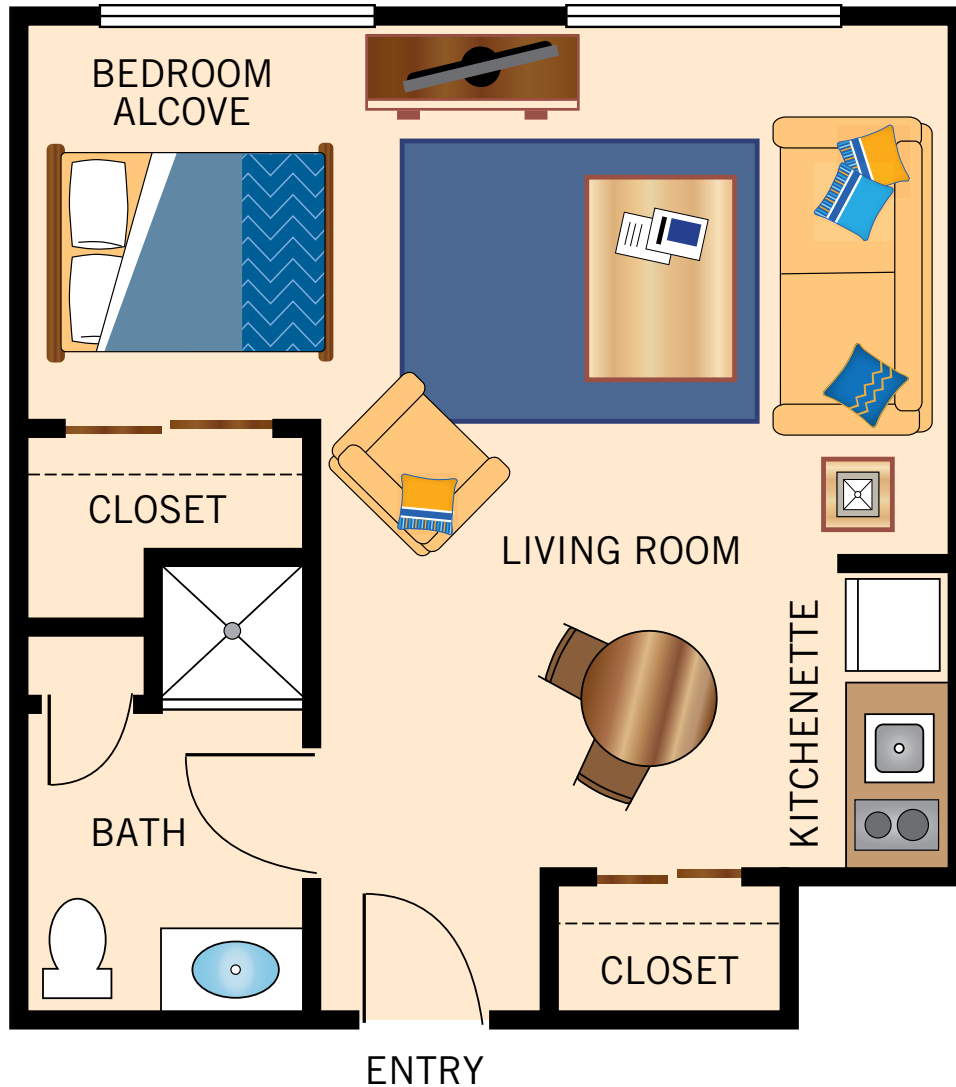

## FLOOR PLANS

### PRIVATE SUITE

420 Square Feet

Floor plans are not to scale and are shown for comparative purposes only.  
Actual apartment floor plans may have minor variations.

**PRIVATE SUITE**  
460 Square Feet

Floor plans are not to scale and are shown for comparative purposes only.  
Actual apartment floor plans may have minor variations.

**FRIENDSHIP SUITE**

600 Square Feet

Floor plans are not to scale and are shown for comparative purposes only.  
Actual apartment floor plans may have minor variations.