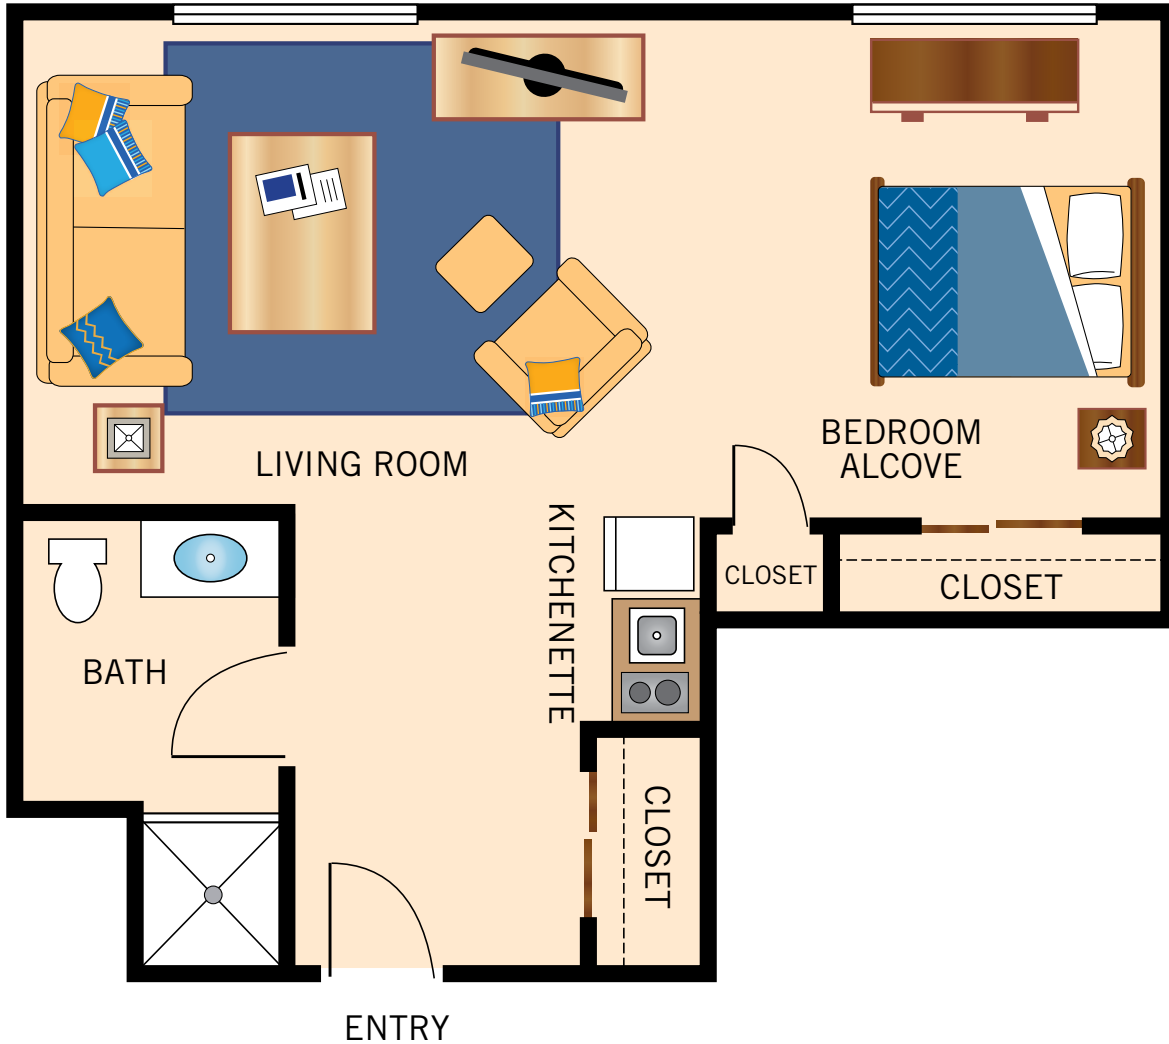

## FLOOR PLANS

### PRIVATE SUITE

420 Square Feet

Floor plans are not to scale and are shown for comparative purposes only.  
Actual apartment floor plans may have minor variations.

**PRIVATE SUITE**  
460 Square Feet

Floor plans are not to scale and are shown for comparative purposes only.  
Actual apartment floor plans may have minor variations.

**FRIENDSHIP SUITE**

600 Square Feet

Floor plans are not to scale and are shown for comparative purposes only.  
Actual apartment floor plans may have minor variations.