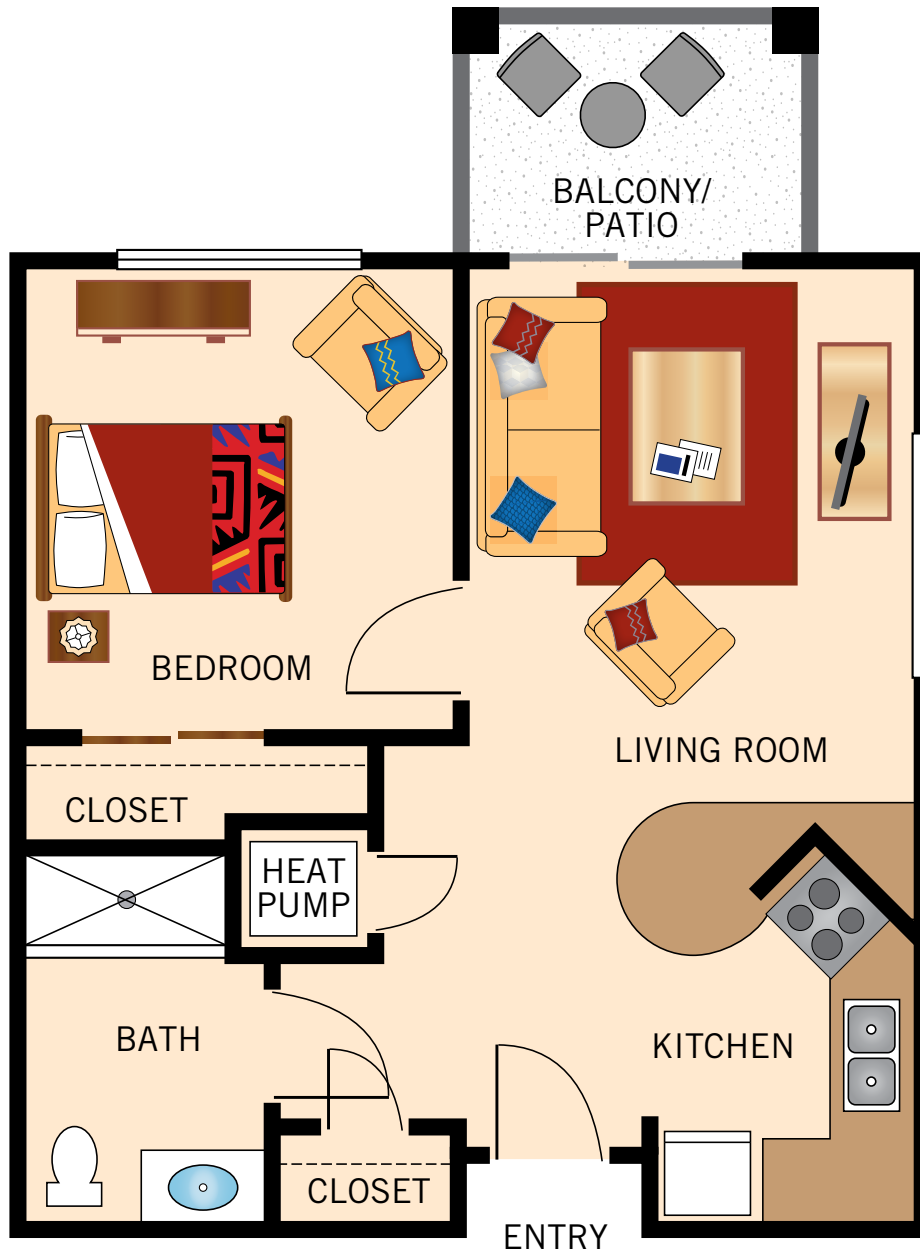

LEGACY[®]

AT CRANBERRY LANDING

A WATERMARK RETIREMENT COMMUNITY

FLOOR PLANS

ONE BEDROOM

600 Square Feet

Floor plans are not to scale and are shown for comparative purposes only.
Actual apartment floor plans may have minor variations.

TWO BEDROOM
800 Square Feet

Floor plans are not to scale and are shown for comparative purposes only.
Actual apartment floor plans may have minor variations.