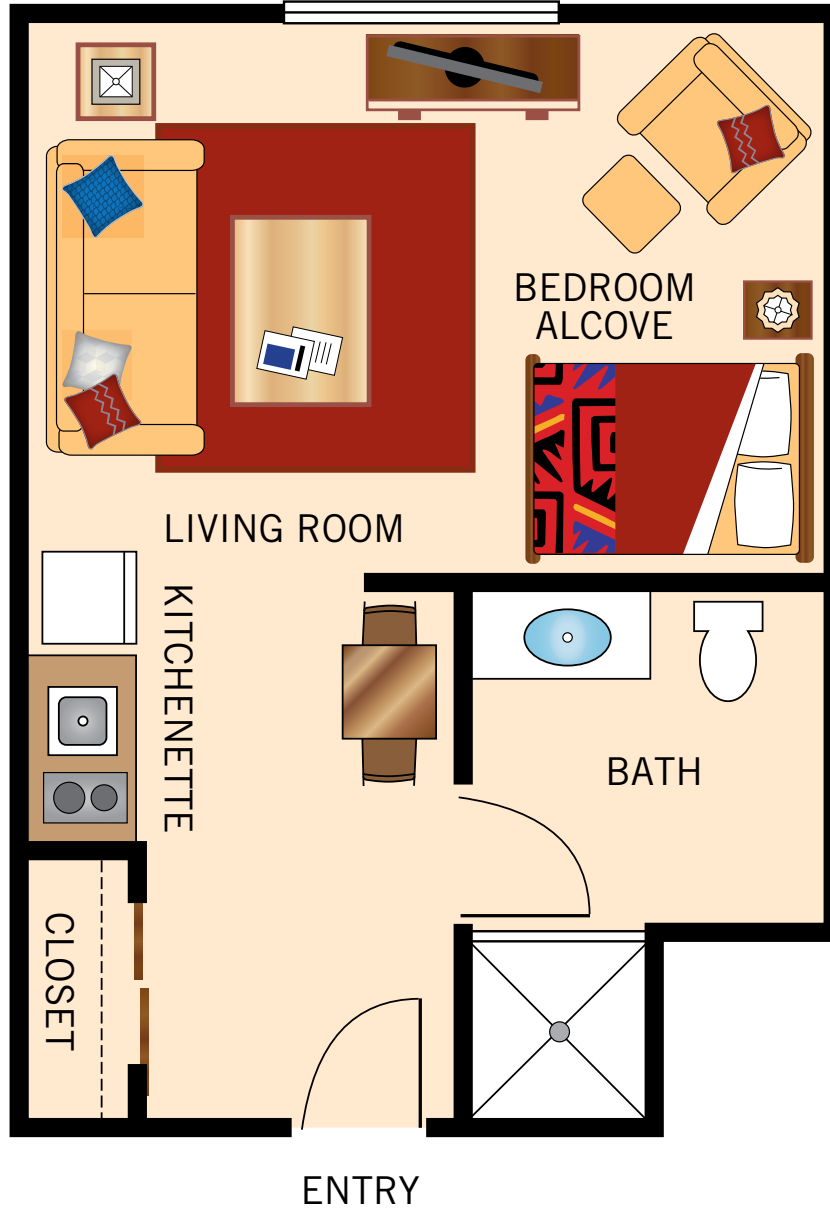

STUDIO DELUXE

420 Square Feet

Floor plans are not to scale and are shown for comparative purposes only.
Actual apartment floor plans may have minor variations.

PRIVATE STUDIO
460 Square Feet

Floor plans are not to scale and are shown for comparative purposes only.
Actual apartment floor plans may have minor variations.

FRIENDSHIP SUITE

600 Square Feet

Floor plans are not to scale and are shown for comparative purposes only.
Actual apartment floor plans may have minor variations.

ONE BEDROOM
600 Square Feet

Floor plans are not to scale and are shown for comparative purposes only.
Actual apartment floor plans may have minor variations.

TWO BEDROOM
800 Square Feet

Floor plans are not to scale and are shown for comparative purposes only.
Actual apartment floor plans may have minor variations.