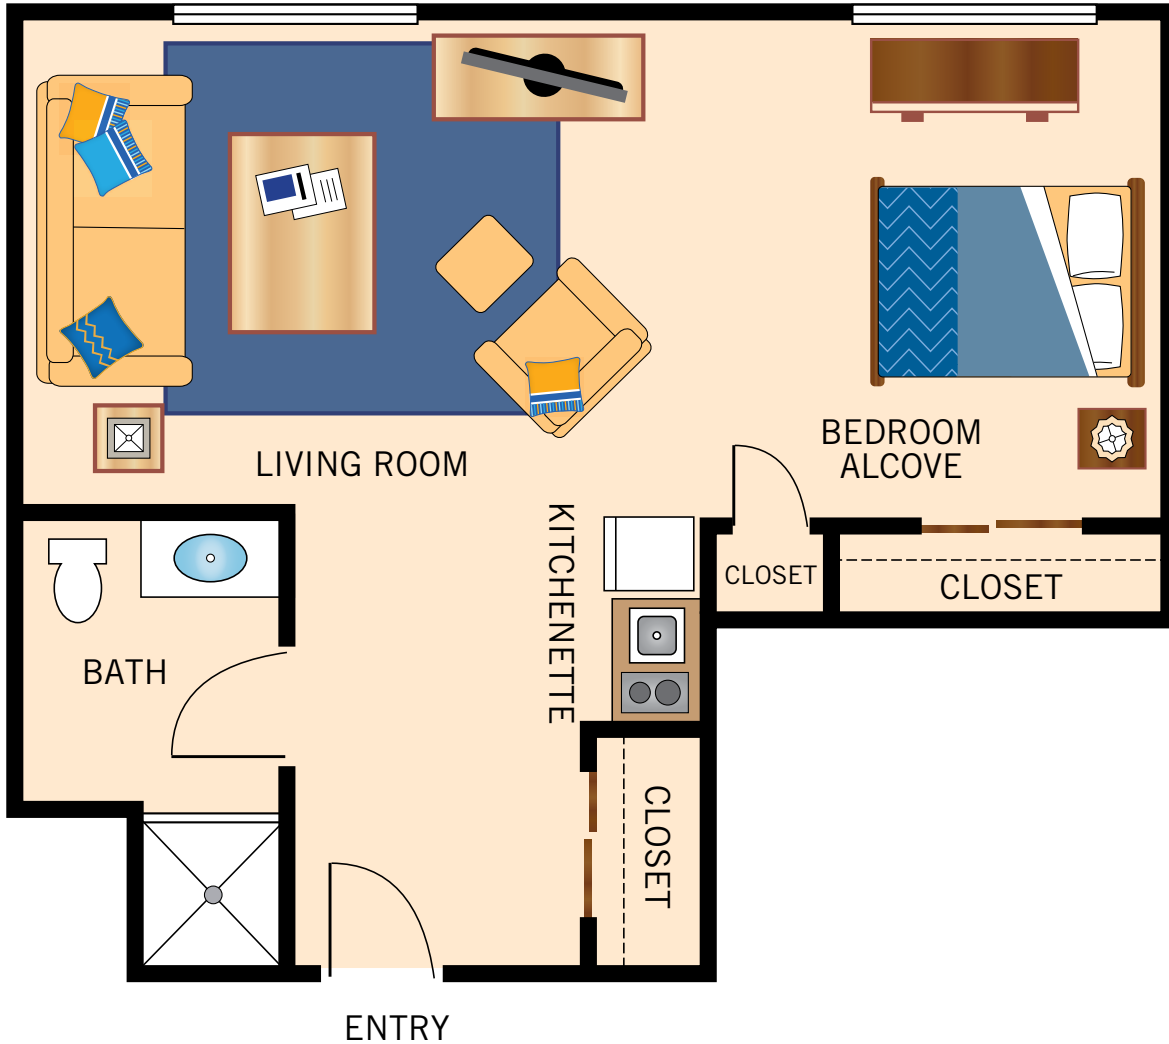

STUDIO DELUXE

420 Square Feet

Floor plans are not to scale and are shown for comparative purposes only.
Actual apartment floor plans may have minor variations.

PRIVATE STUDIO
460 Square Feet

Floor plans are not to scale and are shown for comparative purposes only.
Actual apartment floor plans may have minor variations.

FRIENDSHIP SUITE

600 Square Feet

Floor plans are not to scale and are shown for comparative purposes only.
Actual apartment floor plans may have minor variations.

ONE BEDROOM
600 Square Feet

Floor plans are not to scale and are shown for comparative purposes only.
Actual apartment floor plans may have minor variations.

TWO BEDROOM
800 Square Feet

Floor plans are not to scale and are shown for comparative purposes only.
Actual apartment floor plans may have minor variations.