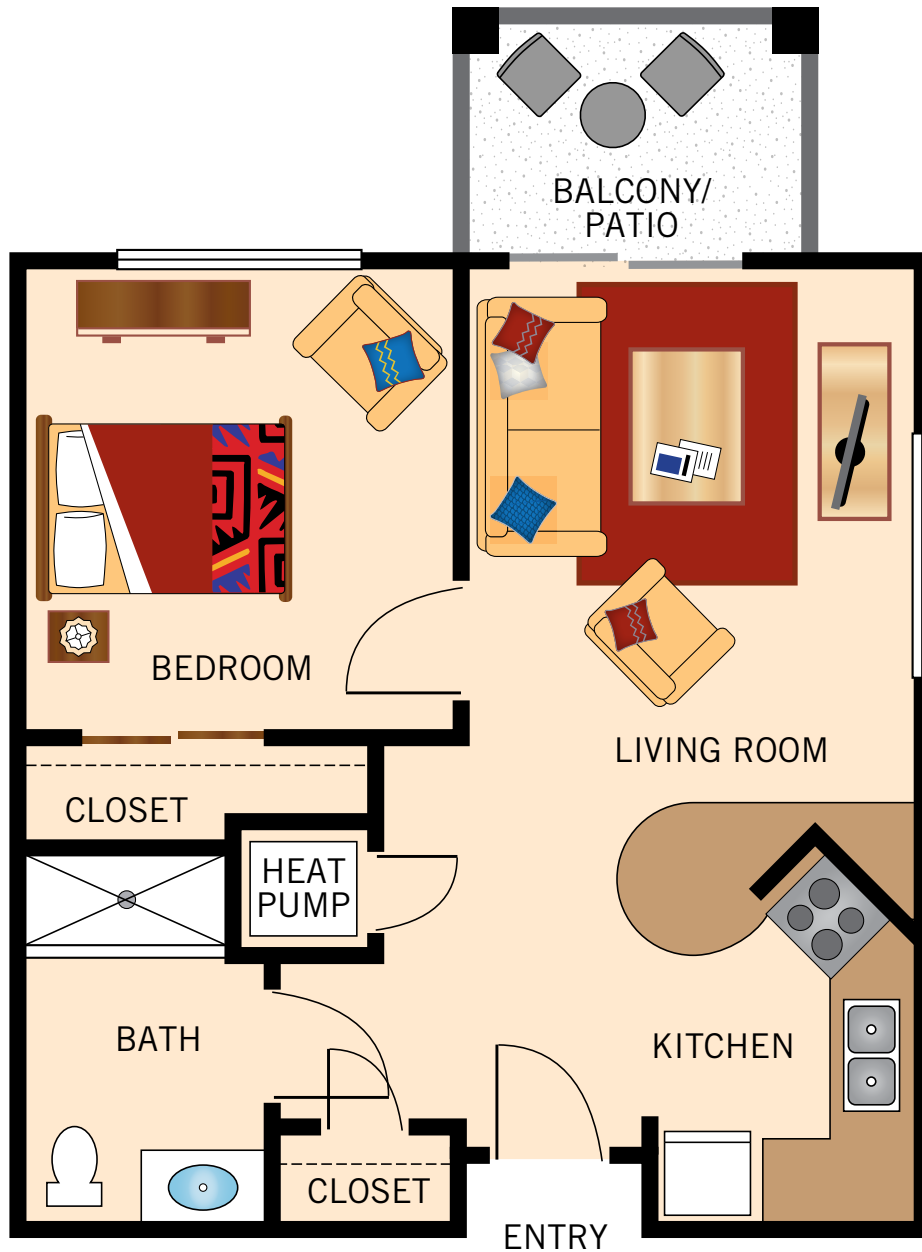

STUDIO DELUXE

420 Square Feet

Floor plans are not to scale and are shown for comparative purposes only.
Actual apartment floor plans may have minor variations.

PRIVATE STUDIO
460 Square Feet

Floor plans are not to scale and are shown for comparative purposes only.
Actual apartment floor plans may have minor variations.

FRIENDSHIP SUITE

600 Square Feet

Floor plans are not to scale and are shown for comparative purposes only.
Actual apartment floor plans may have minor variations.

ONE BEDROOM
600 Square Feet

Floor plans are not to scale and are shown for comparative purposes only.
Actual apartment floor plans may have minor variations.

TWO BEDROOM
800 Square Feet

Floor plans are not to scale and are shown for comparative purposes only.
Actual apartment floor plans may have minor variations.