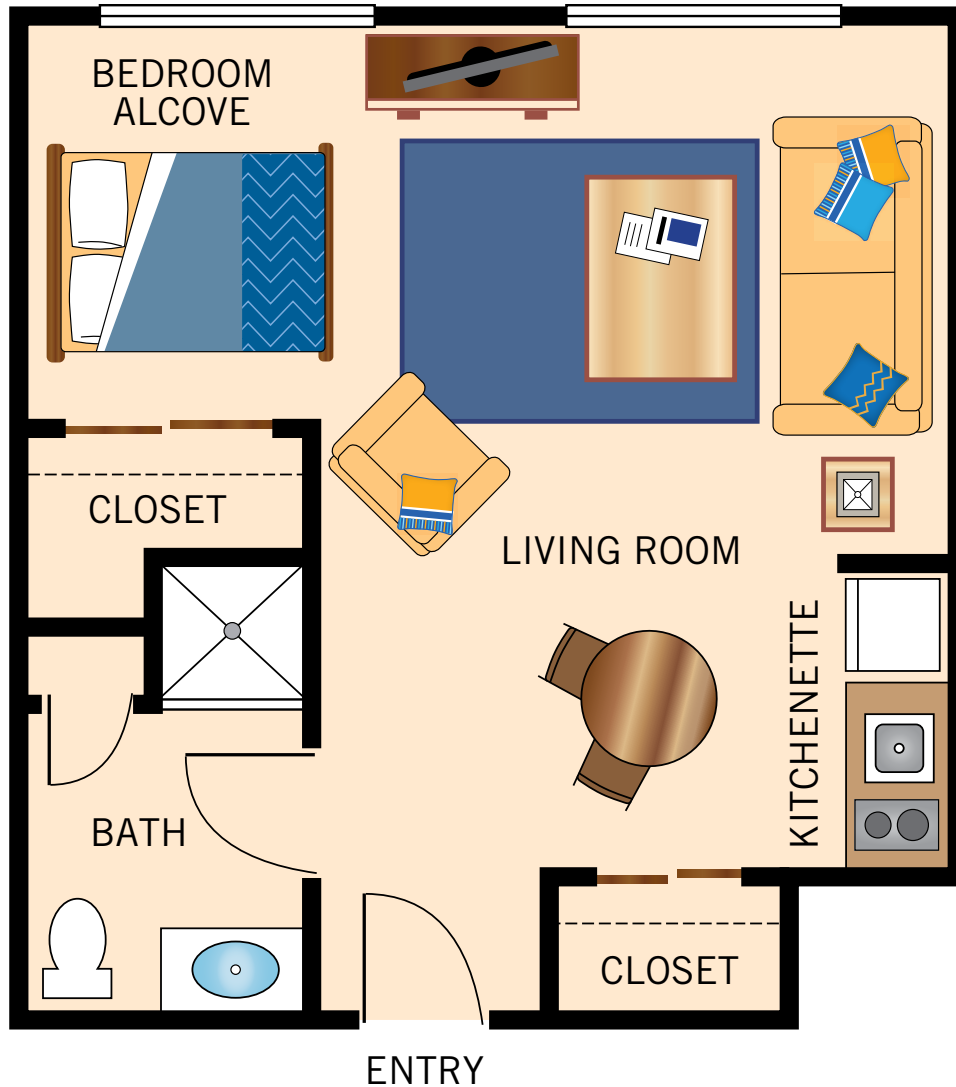

STUDIO DELUXE

420 Square Feet

Floor plans are not to scale and are shown for comparative purposes only.
Actual apartment floor plans may have minor variations.

PRIVATE STUDIO
460 Square Feet

Floor plans are not to scale and are shown for comparative purposes only.
Actual apartment floor plans may have minor variations.

FRIENDSHIP SUITE

600 Square Feet

Floor plans are not to scale and are shown for comparative purposes only.
Actual apartment floor plans may have minor variations.

ONE BEDROOM
600 Square Feet

Floor plans are not to scale and are shown for comparative purposes only.
Actual apartment floor plans may have minor variations.

TWO BEDROOM
800 Square Feet

Floor plans are not to scale and are shown for comparative purposes only.
Actual apartment floor plans may have minor variations.