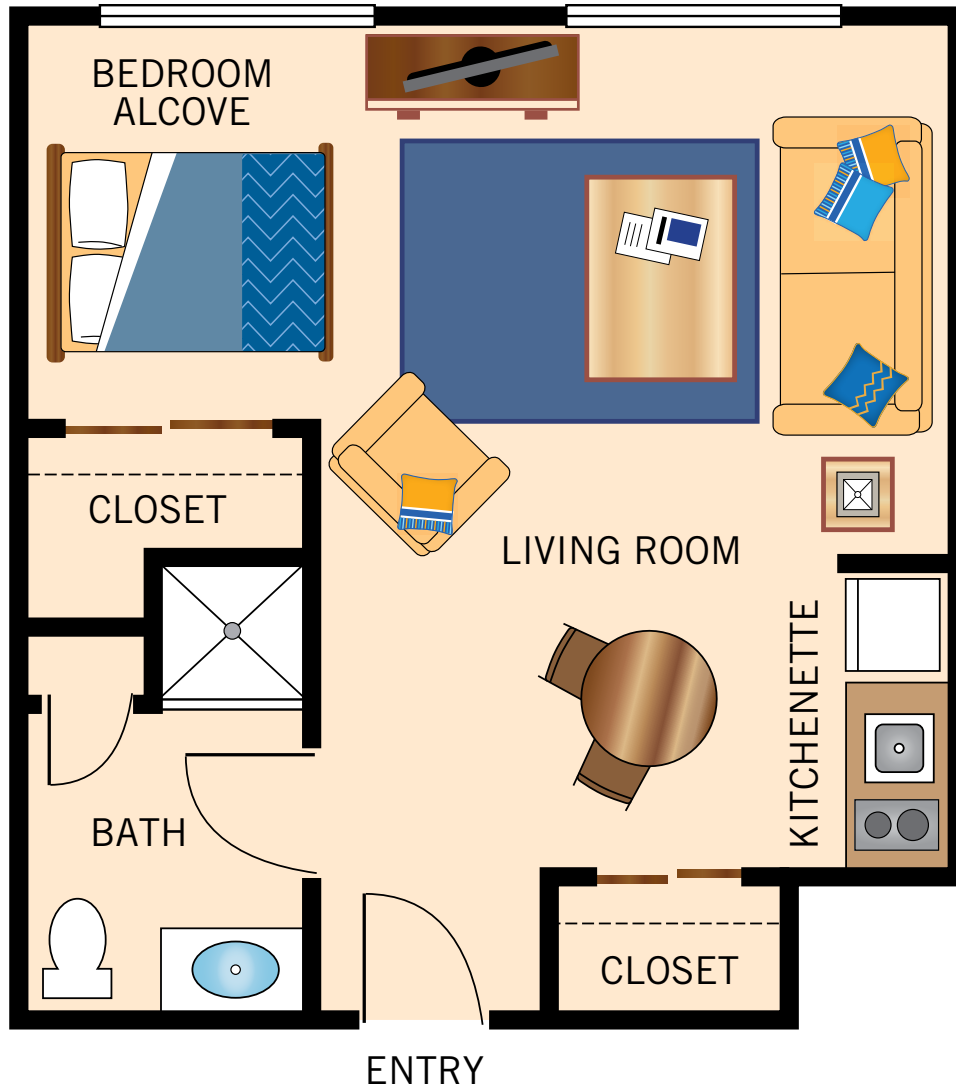

STUDIO DELUXE

420 Square Feet

Floor plans are not to scale and are shown for comparative purposes only.
Actual apartment floor plans may have minor variations.

PRIVATE STUDIO
460 Square Feet

Floor plans are not to scale and are shown for comparative purposes only.
Actual apartment floor plans may have minor variations.

FRIENDSHIP SUITE

600 Square Feet

Floor plans are not to scale and are shown for comparative purposes only.
Actual apartment floor plans may have minor variations.