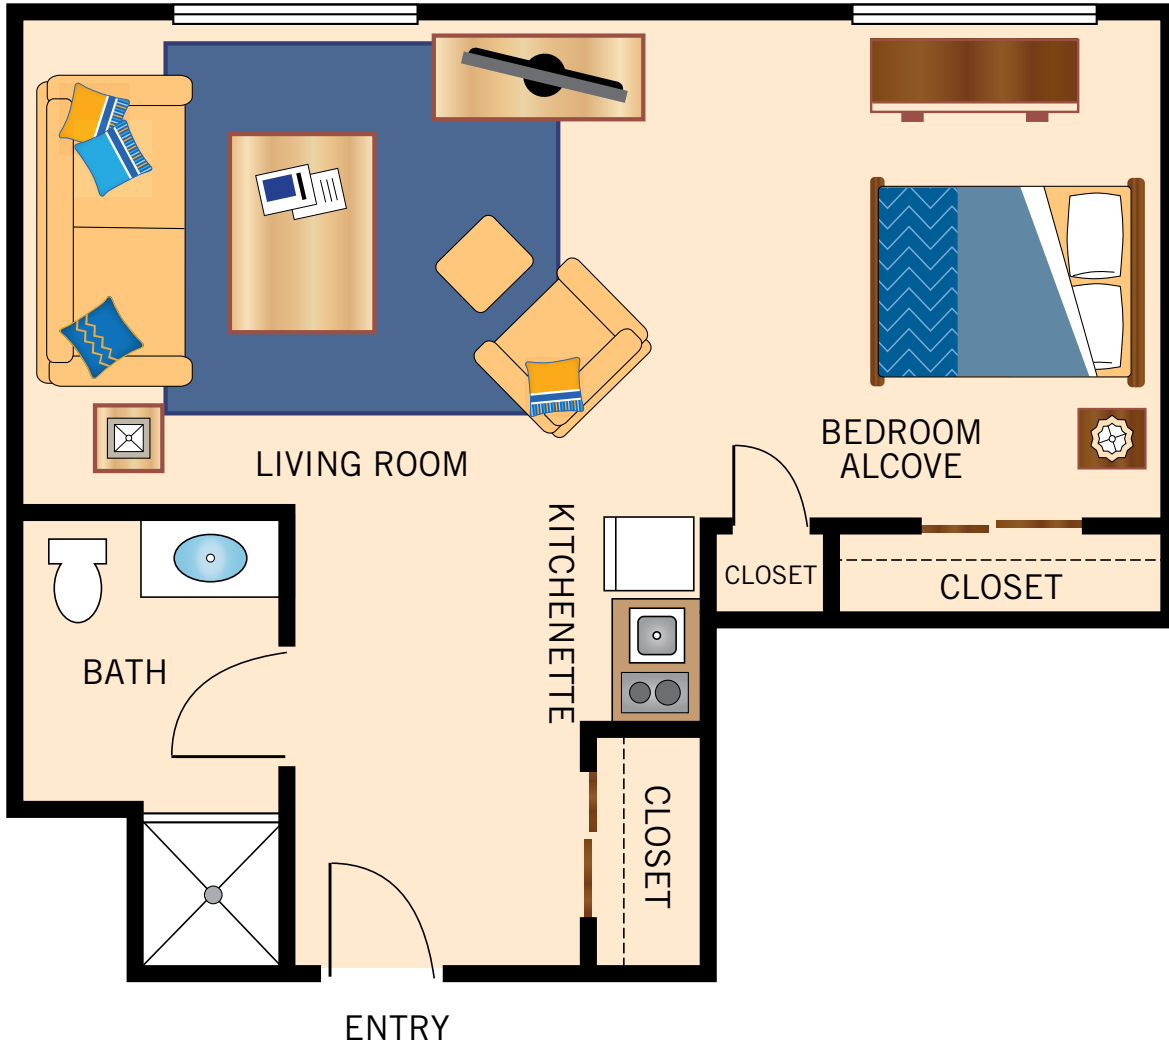

STUDIO DELUXE

420 Square Feet

Floor plans are not to scale and are shown for comparative purposes only.
Actual apartment floor plans may have minor variations.

PRIVATE STUDIO
460 Square Feet

Floor plans are not to scale and are shown for comparative purposes only.
Actual apartment floor plans may have minor variations.

FRIENDSHIP SUITE

600 Square Feet

Floor plans are not to scale and are shown for comparative purposes only.
Actual apartment floor plans may have minor variations.