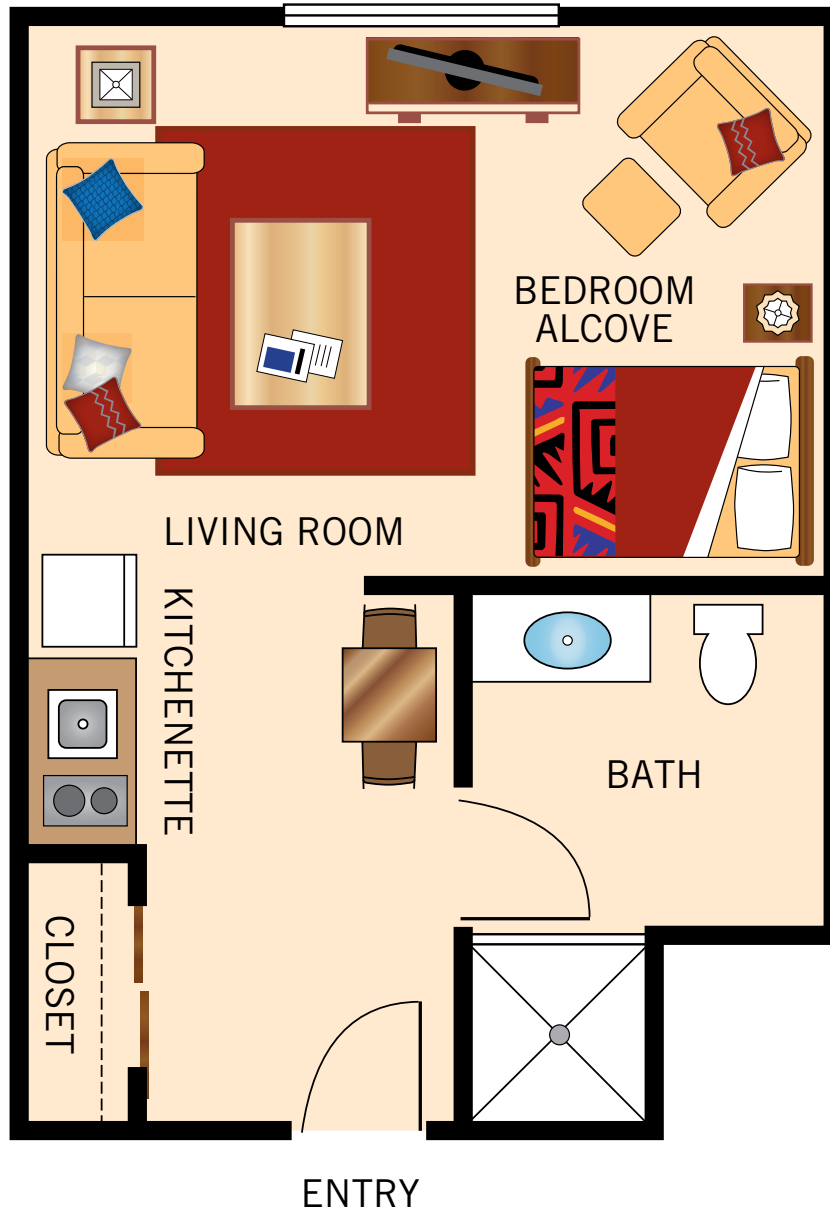

STUDIO DELUXE

420 Square Feet

Floor plans are not to scale and are shown for comparative purposes only.
Actual apartment floor plans may have minor variations.

PRIVATE STUDIO
460 Square Feet

Floor plans are not to scale and are shown for comparative purposes only.
Actual apartment floor plans may have minor variations.

FRIENDSHIP SUITE

600 Square Feet

Floor plans are not to scale and are shown for comparative purposes only.
Actual apartment floor plans may have minor variations.